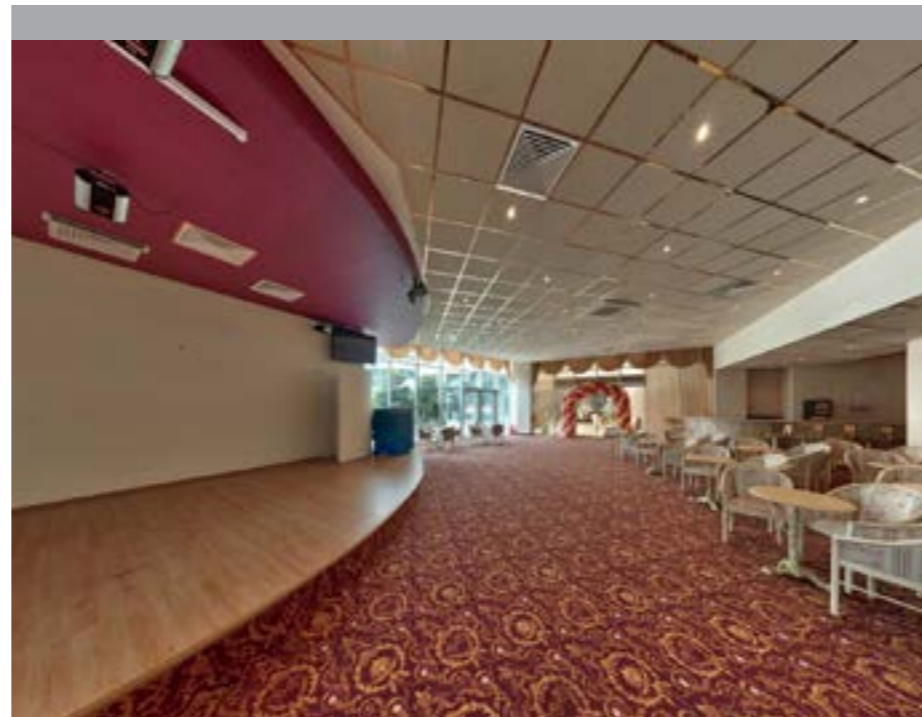

**SO THAT THE WHOLE FAMILY CAN HAVE LOTS OF FUN, THERE IS A WATER PARK WITH
SLIDES AND RIDES DESIGNED TO SUIT ALL AGES.**

Experience Our **DINING & BARS**

THE LUXURY AND HIGH CLASS ARE BEST FELT AT TABLE. “PLANETA” HOTEL OFFERS A RESTAURANT SOPHISTICATED BAROQUE ATMOSPHERE WITH 850 PLACES, SNACK BAR WITH 100 PLACES ALONG THE POOL, LOBBY BAR, WHERE YOU COULD MEET FRIENDS FOR AN AFTERNOON DRINK, AND A SCENIC SKY BAR ON THE LAST FLOOR WITH A VIEW OUT ON THE SEA AND A VARIOUS DRINK AND COCKTAILS LIST.

High level **CONFERENCE & EVENTS FACILITIES**

THERE ARE TWO CONFERENCE HALLS – SOFIA HALL WITH A CAPACITY OF 350 SEATS AND NESSEBAR HALL – 60 SEATS.

THE ANIMATION HALL NEXT TO THE POOL PROVIDES ENTERTAINMENT FOR EVERYONE, STARTING WITH AEROBICS TO KARAOKE AND DANCING LESSONS LED BY THE ANIMATION TEAM.