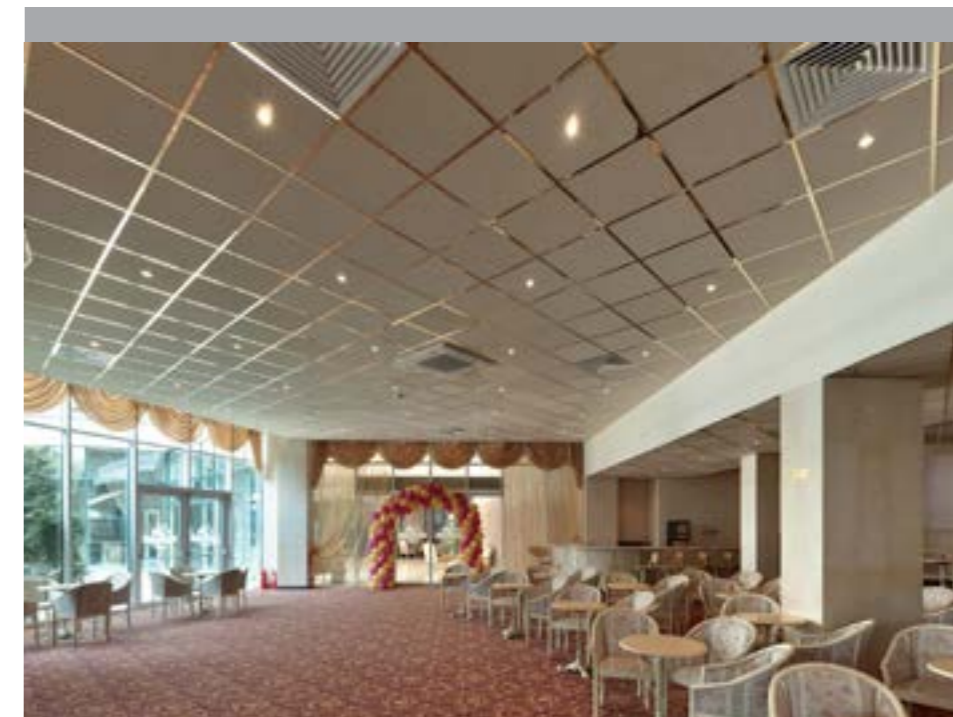

**SO THAT THE WHOLE FAMILY CAN HAVE LOTS OF FUN, THERE IS A WATER PARK WITH
SLIDES AND RIDES DESIGNED TO SUIT ALL AGES.**

Experience Our **DINING & BARS**

THE LUXURY AND HIGH CLASS ARE BEST FELT AT TABLE. “PLANETA” HOTEL OFFERS A RESTAURANT SOPHISTICATED BAROQUE ATMOSPHERE WITH 850 PLACES, SNACK BAR WITH 100 PLACES ALONG THE POOL, LOBBY BAR, WHERE YOU COULD MEET FRIENDS FOR AN AFTERNOON DRINK, AND A SCENIC SKY BAR ON THE LAST FLOOR WITH A VIEW OUT ON THE SEA AND A VARIOUS DRINK AND COCKTAILS LIST.

High level **CONFERENCE & EVENTS FACILITIES**

THERE ARE TWO CONFERENCE HALLS – SOFIA HALL WITH A CAPACITY OF 350 SEATS AND NESSEBAR HALL – 60 SEATS.

THE ANIMATION HALL NEXT TO THE POOL PROVIDES ENTERTAINMENT FOR EVERYONE, STARTING WITH AEROBICS TO KARAOKE AND DANCING LESSONS LED BY THE ANIMATION TEAM.